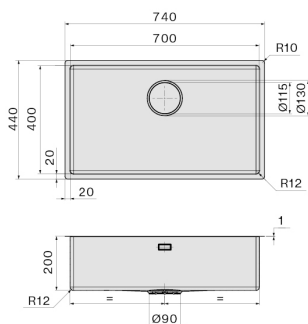

### Dimensions

Cabinet 80 cm

### Packaging size

Length

800 mm

Height

245 mm

Depth

500 mm

## CONSUMPTION AND CONNECTION FEATURES ENERGY CLASS

*Cut-out size / Flushmount*

*Cut-out size / Topmount*